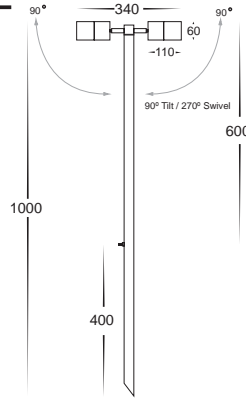

Matt Black Garden Spike Lights

- Double adjustable spike spotlight
- Aluminium poly powder coated black
- Internal cable
- Spike length: 1000mm
- 2m reinforced cable
- 12v MR16 2x20w max
- IP rating: IP65
- Can be used with halogen globes
- Refer to pages 188-192 for suitable LED drivers

IMAGE	PART NUMBER	COLOUR TEMP	OUTPUT	POWER	INCLUDED GLOBES
	HV1425C	Cool white, 6000k	2x 300lm	12v LED 10w	2 x 5w LED globe
	HV1425W	Warm white, 3000k	2x250lm	12v LED 10w	2 x 5w LED globe

All low voltage products that specify LED or are supplied with a 12v LED globe must be used with a suitable LED driver, refer to pages (188 - 192)

Matt Black Garden Spike Lights

- Single adjustable spike spotlight
- Aluminium poly powder coated black
- Spike length: 285mm
- 2m reinforced cable
- 12v MR16 20w max
- IP rating: IP54
- Can be used with a halogen globe
- Refer to pages 188-192 for suitable LED drivers

IMAGE	PART NUMBER	COLOUR TEMP	OUTPUT	POWER	INCLUDED GLOBES
	HV1427C	Cool white, 6000k	300lm	12v LED 5w	5w LED globe
	HV1427W	Warm white, 3000k	250lm	12v LED 5w	5w LED globe

All low voltage products that specify LED or are supplied with a 12v LED globe must be used with a suitable LED driver, refer to pages (188 - 192)