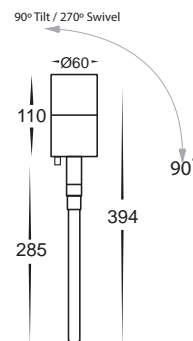

Matt Black Garden Spike Lights

- Double adjustable spike spotlight
- Aluminium poly powder coated black
- Internal cable
- Spike length: 1000mm
- 2m reinforced cable
- 12v MR16 2x20w max
- IP rating: IP65
- Can be used with halogen globes
- Refer to pages 188-192 for suitable LED drivers

IMAGE	PART NUMBER	COLOUR TEMP	OUTPUT	POWER	INCLUDED GLOBES
	HV1425C	Cool white, 6000k	2x 300lm	12v LED 10w	2 x 5w LED globe
	HV1425W	Warm white, 3000k	2x250lm	12v LED 10w	2 x 5w LED globe

All low voltage products that specify LED or are supplied with a 12v LED globe must be used with a suitable LED driver, refer to pages (188 - 192)

Matt Black Garden Spike Lights

- Single adjustable spike spotlight
- Aluminium poly powder coated black
- Spike length: 285mm
- 2m reinforced cable
- 12v MR16 20w max
- IP rating: IP54
- Can be used with a halogen globe
- Refer to pages 188-192 for suitable LED drivers

IMAGE	PART NUMBER	COLOUR TEMP	OUTPUT	POWER	INCLUDED GLOBES
	HV1427C	Cool white, 6000k	300lm	12v LED 5w	5w LED globe
	HV1427W	Warm white, 3000k	250lm	12v LED 5w	5w LED globe

All low voltage products that specify LED or are supplied with a 12v LED globe must be used with a suitable LED driver, refer to pages (188 - 192)