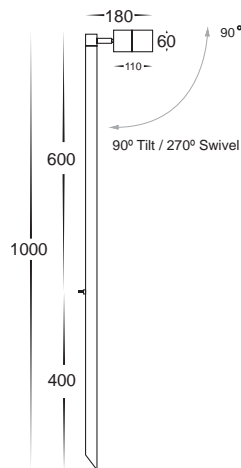

Matt Black Garden Spike Lights

- Single adjustable spike spotlight
- Aluminium poly powder coated black
- Spike length: 2x 238mm (total 476mm)
- 2m reinforced cable
- 12v MR16 20w max
- IP rating: IP65
- Can be used with a halogen globe
- Refer to pages 188-192 for suitable LED drivers

IMAGE	PART NUMBER	COLOUR TEMP	OUTPUT	POWER	INCLUDED GLOBES
	HV1421C	Cool white, 6000k	300lm	12v LED 5w	5w LED globe
	HV1421W	Warm white, 3000k	250lm	12v LED 5w	5w LED globe

All low voltage products that specify LED or are supplied with a 12v LED globe must be used with a suitable LED driver, refer to pages (188 - 192)

Matt Black Garden Spike Lights

- Single adjustable spike spotlight
- Aluminium poly powder coated black
- Internal cable
- Spike length: 1000mm
- 2m reinforced cable
- 12v MR16 20w max
- IP rating: IP65
- Can be used with a halogen globe
- Refer to pages 188-192 for suitable LED drivers

IMAGE	PART NUMBER	COLOUR TEMP	OUTPUT	POWER	INCLUDED GLOBES
	HV1423C	Cool white, 6000k	300lm	12v LED 5w	5w LED globe
	HV1423W	Warm white, 3000k	250lm	12v LED 5w	5w LED globe

All low voltage products that specify LED or are supplied with a 12v LED globe must be used with a suitable LED driver, refer to pages (188 - 192)