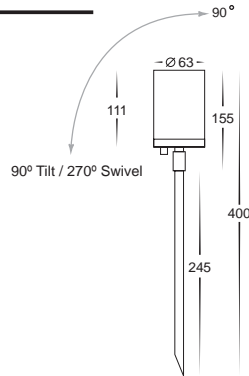

# Solid Copper Garden Spike Lights

- Single adjustable spike spotlight
- Solid Copper
- Fast weathering for classic aged appearance
- Spike length: 245mm
- 2m reinforced cable
- 12v MR16 20w max
- IP rating: IP65
- Can be used with a halogen globe
- Refer to pages 188-192 for suitable LED drivers

Weathered Copper

IMAGE	PART NUMBER	COLOUR TEMP	OUTPUT	POWER	INCLUDED GLOBES
	<b>HV1412C</b>	Cool white, 6000k	300lm	12v LED 5w	5w LED globe
	<b>HV1412W</b>	Warm white, 3000k	250lm	12v LED 5w	5w LED globe

# Solid Copper Garden Spike Lights

- Single adjustable spike spotlight
- Solid copper
- Fast weathering for classic aged appearance
- Internal cable
- Spike length: 300mm
- 2m reinforced cable
- 12v MR16 20w max
- IP rating: IP65
- Can be used with a halogen globe
- Refer to pages 188-192 for suitable LED drivers

Weathered Copper

IMAGE	PART NUMBER	COLOUR TEMP	OUTPUT	POWER	INCLUDED GLOBES
	<b>HV1413C</b>	Cool white, 6000k	300lm	12v LED 5w	5w LED globe
	<b>HV1413W</b>	Warm white, 3000k	250lm	12v LED 5w	5w LED globe