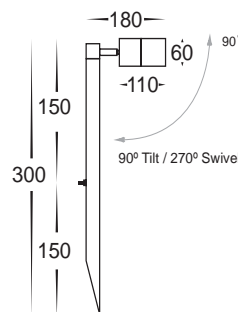

# Solid Copper Garden Spike Lights

- Single adjustable spike spotlight
- Solid Copper
- Fast weathering for classic aged appearance
- Spike length: 245mm
- 2m reinforced cable
- 12v MR16 20w max
- IP rating: IP65
- Can be used with a halogen globe
- Refer to pages 188-192 for suitable LED drivers

Weathered Copper

IMAGE	PART NUMBER	COLOUR TEMP	OUTPUT	POWER	INCLUDED GLOBES
	<b>HV1412C</b>	Cool white, 6000k	300lm	12v LED 5w	5w LED globe
	<b>HV1412W</b>	Warm white, 3000k	250lm	12v LED 5w	5w LED globe

# Solid Copper Garden Spike Lights

- Single adjustable spike spotlight
- Solid copper
- Fast weathering for classic aged appearance
- Internal cable
- Spike length: 300mm
- 2m reinforced cable
- 12v MR16 20w max
- IP rating: IP65
- Can be used with a halogen globe
- Refer to pages 188-192 for suitable LED drivers

Weathered Copper

IMAGE	PART NUMBER	COLOUR TEMP	OUTPUT	POWER	INCLUDED GLOBES
	<b>HV1413C</b>	Cool white, 6000k	300lm	12v LED 5w	5w LED globe
	<b>HV1413W</b>	Warm white, 3000k	250lm	12v LED 5w	5w LED globe