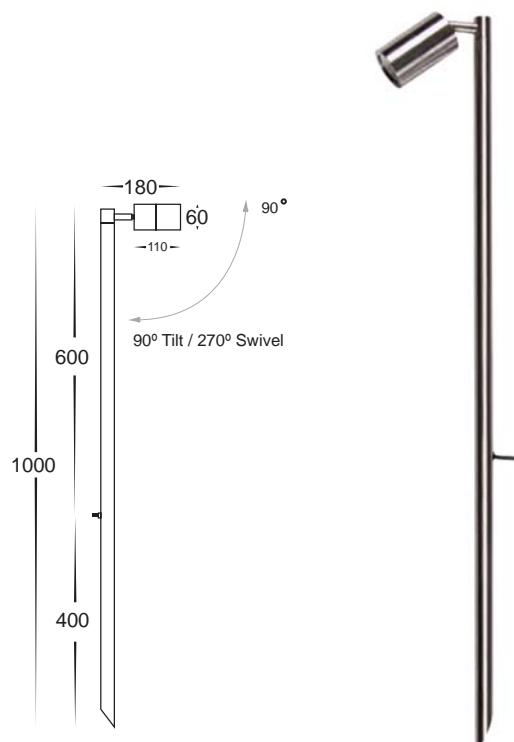

# 316 Stainless Steel Garden Spike Lights

- Single adjustable spike spotlight
- Stainless steel 316 marine grade
- Internal cable
- 1000mm spike length
- 2m reinforced cable
- 12v MR16 20w max
- IP rating: IP65
- Can be used with a halogen globe
- Refer to pages 188-192 for suitable LED drivers

IMAGE	PART NUMBER	COLOUR TEMP	OUTPUT	POWER	INCLUDED GLOBES
	<b>HV1403C</b>	Cool white, 6000k	300lm	12v LED 5w	5w LED globe
	<b>HV1403W</b>	Warm white, 3000k	250lm	12v LED 5w	5w LED globe

All low voltage products that specify LED or are supplied with a 12v LED globe must be used with a suitable LED driver, refer to pages (188 - 192)

# 316 Stainless Steel Garden Spike Lights

- Double adjustable spike spotlight
- Stainless steel 316 marine grade
- Internal cable
- 1000mm spike length
- 2m reinforced cable
- 12v MR16 2x 20w max
- IP rating: IP65
- Can be used with halogen globes
- Refer to pages 188-192 for suitable LED drivers

IMAGE	PART NUMBER	COLOUR TEMP	OUTPUT	POWER	INCLUDED GLOBES
	<b>HV1405C</b>	Cool white, 6000k	2x 300lm	12v LED 10w	2 x 5w LED globe
	<b>HV1405W</b>	Warm white, 3000k	2x 250lm	12v LED 10w	2 x 5w LED globe