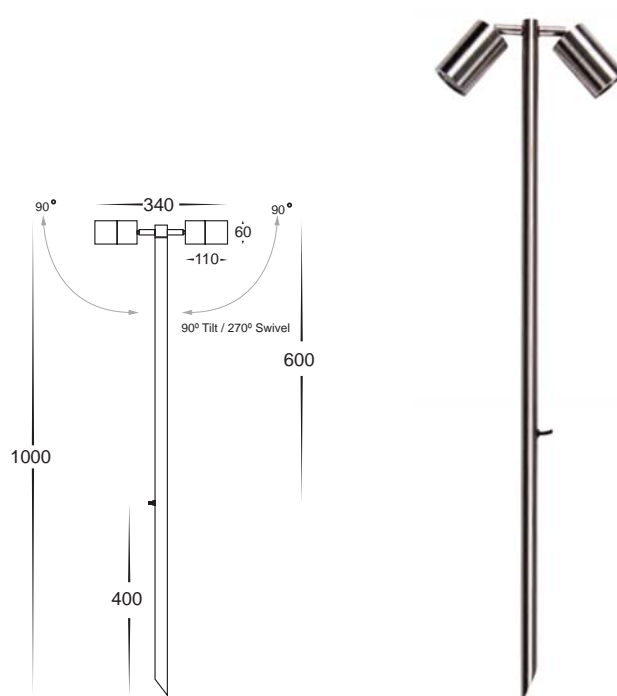

# 316 Stainless Steel Garden Spike Lights

- Single adjustable spike spotlight
- Stainless steel 316 marine grade
- Internal cable
- 1000mm spike length
- 2m reinforced cable
- 12v MR16 20w max
- IP rating: IP65
- Can be used with a halogen globe
- Refer to pages 188-192 for suitable LED drivers

IMAGE	PART NUMBER	COLOUR TEMP	OUTPUT	POWER	INCLUDED GLOBES
	<b>HV1403C</b>	Cool white, 6000k	300lm	12v LED 5w	5w LED globe
	<b>HV1403W</b>	Warm white, 3000k	250lm	12v LED 5w	5w LED globe

All low voltage products that specify LED or are supplied with a 12v LED globe must be used with a suitable LED driver, refer to pages (188 - 192)

# 316 Stainless Steel Garden Spike Lights

- Double adjustable spike spotlight
- Stainless steel 316 marine grade
- Internal cable
- 1000mm spike length
- 2m reinforced cable
- 12v MR16 2x 20w max
- IP rating: IP65
- Can be used with halogen globes
- Refer to pages 188-192 for suitable LED drivers

IMAGE	PART NUMBER	COLOUR TEMP	OUTPUT	POWER	INCLUDED GLOBES
	<b>HV1405C</b>	Cool white, 6000k	2x 300lm	12v LED 10w	2 x 5w LED globe
	<b>HV1405W</b>	Warm white, 3000k	2x 250lm	12v LED 10w	2 x 5w LED globe