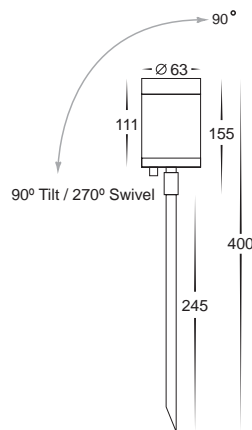

316 Stainless Steel Garden Spike Lights

- Single adjustable spike spotlight
- Stainless steel 316 marine grade
- 2x238mm spike length (total 476mm)
- 2m reinforced cable
- 12v MR16 20w max
- IP rating: IP65
- Can be used with a halogen globe
- Refer to pages 188-192 for suitable LED drivers

IMAGE	PART NUMBER	COLOUR TEMP	OUTPUT	POWER	INCLUDED GLOBES
	HV1401C	Cool white, 6000k	300lm	12v LED 5w	5w LED globe
	HV1401W	Warm white, 3000k	250lm	12v LED 5w	5w LED globe

All low voltage products that specify LED or are supplied with a 12v LED globe must be used with a suitable LED driver, refer to pages (188 - 192)

316 Stainless Steel Garden Spike Lights

- Single adjustable spike spotlight
- Stainless steel 316 marine grade
- 245mm spike length
- 2m reinforced cable
- 12v MR16 20w max
- IP rating: IP65
- Can be used with a halogen globe
- Refer to pages 188-192 for suitable LED drivers

IMAGE	PART NUMBER	COLOUR TEMP	OUTPUT	POWER	INCLUDED GLOBES
	HV1402C	Cool white, 6000k	300lm	12v LED 5w	5w LED globe
	HV1402W	Warm white, 3000k	250lm	12v LED 5w	5w LED globe

All low voltage products that specify LED or are supplied with a 12v LED globe must be used with a suitable LED driver, refer to pages (188 - 192)