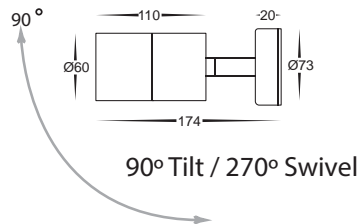

Stainless Steel Single Adjustable Spot Lights

- Single adjustable wall pillar light
- High grade 304 stainless steel body
- 90° Tilt & 270° Swivel
- 240v GU10 35w max
- IP Rating: IP54

IMAGE	PART NUMBER	COLOUR TEMP	OUTPUT	POWER	INCLUDED GLOBES
	HV1272C	Cool white, 6000k	300lm	240v LED 5w	5w LED globe
	HV1272W	Warm white, 3000k	250lm	240v LED 5w	5w LED globe

All globes supplied with fittings are non dimmable. If you require 240v dimmable globes refer to pages (169 - 178)

Stainless Steel Double Adjustable Spot Lights

- Double adjustable wall pillar light
- High grade 304 stainless steel body
- 90° Tilt & 270° Swivel
- 240v GU10 2x 35w max
- IP Rating: IP54

IMAGE	PART NUMBER	COLOUR TEMP	OUTPUT	POWER	INCLUDED GLOBES
	HV1372C	Cool white, 6000k	2 x 300lm	240v LED 10w	2 x 5w LED globe
	HV1372W	Warm white, 3000k	2 x 250lm	240v LED 10w	2 x 5w LED globe

All globes supplied with fittings are non dimmable. If you require 240v dimmable globes refer to pages (169 - 178)