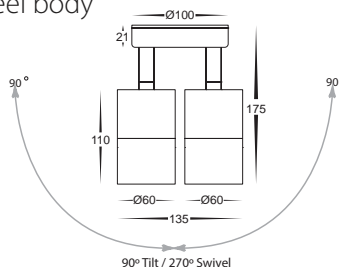

Stainless Steel Single Adjustable Spot Lights

- Single adjustable wall pillar light
- High grade 304 stainless steel body
- 90° Tilt & 270° Swivel
- 240v GU10 35w max
- IP Rating: IP54

IMAGE	PART NUMBER	COLOUR TEMP	OUTPUT	POWER	INCLUDED GLOBES
	HV1272C	Cool white, 6000k	300lm	240v LED 5w	5w LED globe
	HV1272W	Warm white, 3000k	250lm	240v LED 5w	5w LED globe

All globes supplied with fittings are non dimmable. If you require 240v dimmable globes refer to pages (169 - 178)

Stainless Steel Double Adjustable Spot Lights

- Double adjustable wall pillar light
- High grade 304 stainless steel body
- 90° Tilt & 270° Swivel
- 240v GU10 2x 35w max
- IP Rating: IP54

IMAGE	PART NUMBER	COLOUR TEMP	OUTPUT	POWER	INCLUDED GLOBES
	HV1372C	Cool white, 6000k	2 x 300lm	240v LED 10w	2 x 5w LED globe
	HV1372W	Warm white, 3000k	2 x 250lm	240v LED 10w	2 x 5w LED globe

All globes supplied with fittings are non dimmable. If you require 240v dimmable globes refer to pages (169 - 178)