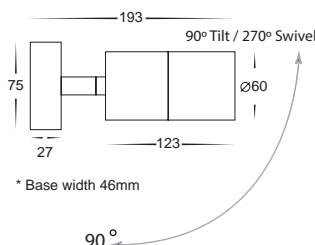

Stainless Steel Wall Pillar Spot Lights

- Fixed wall pillar light long body
- High Grade 304 Stainless steel body
- 240v GU10 35w max
- IP rating: IP54

* Base width 46mm

IMAGE	PART NUMBER	COLOUR TEMP	OUTPUT	POWER	INCLUDED GLOBES
	HV1171C	Cool white, 6000k	300lm	240v LED 5w	5w LED globe
	HV1171W	Warm white, 3000k	250lm	240v LED 5w	5w LED globe

All globes supplied with fittings are non dimmable. If you require 240v dimmable globes refer to pages (169 - 178)

Stainless Steel Wall Pillar Spot Lights

- Single adjustable wall pillar light long body
- High Grade 304 Stainless steel body
- 90° Tilt & 270° Swivel
- 240v GU10 35w max
- IP rating: IP54

* Base width 46mm

IMAGE	PART NUMBER	COLOUR TEMP	OUTPUT	POWER	INCLUDED GLOBES
	HV1271C	Cool white, 6000k	300lm	240v LED 5w	5w LED globe
	HV1271W	Warm white, 3000k	250lm	240v LED 5w	5w LED globe

All globes supplied with fittings are non dimmable. If you require 240v dimmable globes refer to pages (169 - 178)