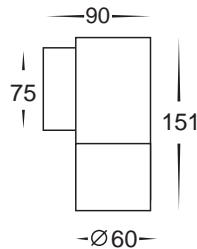

Stainless Steel Wall Pillar Spot Lights

- Fixed wall pillar light long body
- High Grade 304 Stainless steel body
- 240v GU10 35w max
- IP rating: IP54

* Base width 46mm

IMAGE	PART NUMBER	COLOUR TEMP	OUTPUT	POWER	INCLUDED GLOBES
	HV1171C	Cool white, 6000k	300lm	240v LED 5w	5w LED globe
	HV1171W	Warm white, 3000k	250lm	240v LED 5w	5w LED globe

All globes supplied with fittings are non dimmable. If you require 240v dimmable globes refer to pages (169 - 178)

Stainless Steel Wall Pillar Spot Lights

- Single adjustable wall pillar light long body
- High Grade 304 Stainless steel body
- 90° Tilt & 270° Swivel
- 240v GU10 35w max
- IP rating: IP54

* Base width 46mm

IMAGE	PART NUMBER	COLOUR TEMP	OUTPUT	POWER	INCLUDED GLOBES
	HV1271C	Cool white, 6000k	300lm	240v LED 5w	5w LED globe
	HV1271W	Warm white, 3000k	250lm	240v LED 5w	5w LED globe

All globes supplied with fittings are non dimmable. If you require 240v dimmable globes refer to pages (169 - 178)