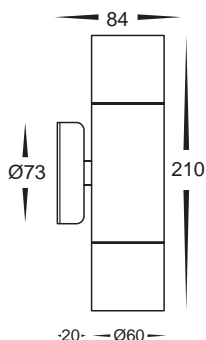

# Stainless Steel Up/Down Wall Pillar Spot Lights

- Up/Down wall pillar light
- High grade 304 stainless steel body
- 240v GU10 2 x 35w max
- IP Rating: IP54

IMAGE	PART NUMBER	COLOUR TEMP	OUTPUT	POWER	INCLUDED GLOBES
	<b>HV1072C</b>	Cool white, 6000k	2 x 300lm	240v LED 10w	2 x 5w LED globes
	<b>HV1072W</b>	Warm white, 3000k	2 x 250lm	240v LED 10w	2 x 5w LED globes

# Stainless Steel Wall Pillar Fixed Spot Lights

- Single fixed wall pillar light
- High grade 304 stainless steel body
- 240v GU10 35w max
- IP Rating: IP54

IMAGE	PART NUMBER	COLOUR TEMP	OUTPUT	POWER	INCLUDED GLOBES
	<b>HV1172C</b>	Cool white, 6000k	300lm	240v LED 5w	5w LED globe
	<b>HV1172W</b>	Warm white, 3000k	250lm	240v LED 5w	5w LED globe