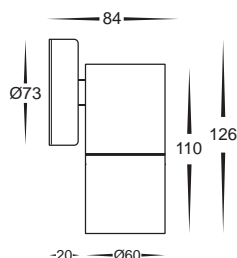

# Stainless Steel Up/Down Wall Pillar Spot Lights

- Up/Down wall pillar light
- High grade 304 stainless steel body
- 240v GU10 2 x 35w max
- IP Rating: IP54

IMAGE	PART NUMBER	COLOUR TEMP	OUTPUT	POWER	INCLUDED GLOBES
	<b>HV1072C</b>	Cool white, 6000k	2 x 300lm	240v LED 10w	2 x 5w LED globes
	<b>HV1072W</b>	Warm white, 3000k	2 x 250lm	240v LED 10w	2 x 5w LED globes

# Stainless Steel Wall Pillar Fixed Spot Lights

- Single fixed wall pillar light
- High grade 304 stainless steel body
- 240v GU10 35w max
- IP Rating: IP54

IMAGE	PART NUMBER	COLOUR TEMP	OUTPUT	POWER	INCLUDED GLOBES
	<b>HV1172C</b>	Cool white, 6000k	300lm	240v LED 5w	5w LED globe
	<b>HV1172W</b>	Warm white, 3000k	250lm	240v LED 5w	5w LED globe