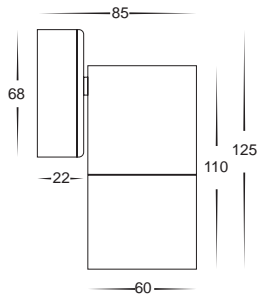

Gold Wall Pillar Fixed Spot Lights

- Fixed wall pillar light
- Gold coloured aluminium
- Includes a matching aluminium backing plate
- High output reflector to maximise light
- 240v GU10 35w max/12v MR16 20w max
- IP rating: IP65

Gold Wall Pillar Fixed Spot Lights

IMAGE	PART NUMBER	COLOUR TEMP	OUTPUT	POWER	INCLUDED GLOBES
	HV1155C	Cool white, 6000k	500lm	240v LED 10w	10w COB LED globe
	HV1155W	Warm white, 3000k	460lm	240v LED 10w	10w COB LED globe
	HV1156	NA	NA	240v GU10 35w max	NA
	HV1157GU10C	Cool white, 6000k	300lm	240v LED 5w	5w LED globe
	HV1157GU10W	Warm white, 3000k	250lm	240v LED 5w	5w LED globe
	HV1157MR16C	Cool white, 6000k	300lm	12v LED 5w	5w LED globe
	HV1157MR16W	Warm white, 3000k	250lm	12v LED 5w	5w LED globe