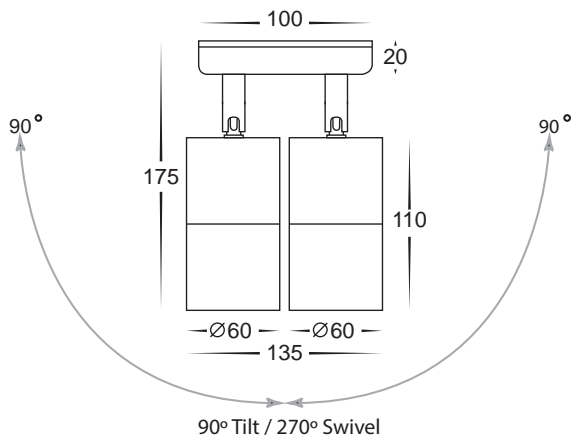

Gold Double Adjustable Spot Lights

- Double adjustable wall pillar light
- Gold coloured aluminium
- 90° Tilt & 270° Swivel on both heads
- Includes a matching aluminium backing plate
- High output reflector to maximise light
- 240v GU10 2x35w max/12v MR16 2x20w max
- IP rating: IP65

Gold Double Adjustable Spot Lights

IMAGE	PART NUMBER	COLOUR TEMP	OUTPUT	POWER	INCLUDED GLOBES
	HV1355C	Cool white, 6000k	2x 500lm	240v LED 20w	2x 10w COB LED globes
	HV1355W	Warm white, 3000k	2x 460lm	240v LED 20w	2x 10w COB LED globes
	HV1356	NA	NA	240v GU10 2x35w max	NA
	HV1357GU10C	Cool white, 6000k	2x 300lm	240v LED 10w	2x 5w LED globes
	HV1357GU10W	Warm white, 3000k	2x 250lm	240v LED 10w	2x 5w LED globes
	HV1357MR16C	Cool white, 6000k	2x 300lm	12v LED 10w	2x 5w LED globes
	HV1357MR16W	Warm white, 3000k	2x 250lm	12v LED 10w	2x 5w LED globes