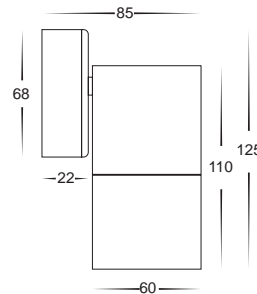

# Bronze Wall Pillar Fixed Spot Lights

- Fixed wall pillar light
- Bronze coloured aluminium
- Includes a matching aluminium backing plate
- High output reflector to maximise light
- 240v GU10 35w max/12v MR16 20w max
- IP rating: IP65

## Bronze Wall Pillar Fixed Spot Lights

IMAGE	PART NUMBER	COLOUR TEMP	OUTPUT	POWER	INCLUDED GLOBES
	<b>HV1195C</b>	Cool white, 6000k	500lm	240v LED 10w	10w COB LED globe
	<b>HV1195W</b>	Warm white, 3000k	460lm	240v LED 10w	10w COB LED globe
	<b>HV1196</b>	NA	NA	240v GU10 35w max	NA
	<b>HV1197GU10C</b>	Cool white, 6000k	300lm	240v LED 5w	5w LED globe
	<b>HV1197GU10W</b>	Warm white, 3000k	250lm	240v LED 5w	5w LED globe
	<b>HV1197MR16C</b>	Cool white, 6000k	300lm	12v LED 5w	5w LED globe
	<b>HV1197MR16W</b>	Warm white, 3000k	250lm	12v LED 5w	5w LED globe