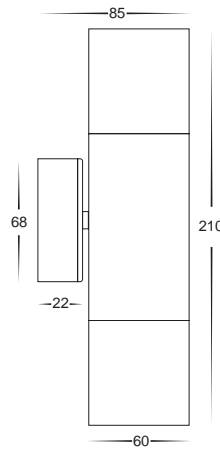

Bronze Up/Down Wall Pillar Spot Lights

- Up/down wall pillar light
- Bronze coloured aluminium
- Includes a matching aluminium backing plate
- High output reflector to maximise light
- 240v GU10 2x35w max/12v MR16 2x20w max
- IP rating: IP65

Bronze Up/Down Wall Pillar Spot Lights

IMAGE	PART NUMBER	COLOUR TEMP	OUTPUT	POWER	INCLUDED GLOBES
	HV1095C	Cool white, 6000k	2x 500lm	240v LED 20w	2x 10w COB LED globes
	HV1095W	Warm white, 3000k	2x 460lm	240v LED 20w	2x 10w COB LED globes
	HV1096	NA	NA	240v GU10 2x35w max	NA
	HV1097GU10C	Cool white, 6000k	2x 300lm	240v LED 10w	2x 5w LED globes
	HV1097GU10W	Warm white, 3000k	2x 250lm	240v LED 10w	2x 5w LED globes
	HV1097MR16C	Cool white, 6000k	2x 300lm	12v LED 10w	2x 5w LED globes
	HV1097MR16W	Warm white, 3000k	2x 250lm	12v LED 10w	2x 5w LED globes