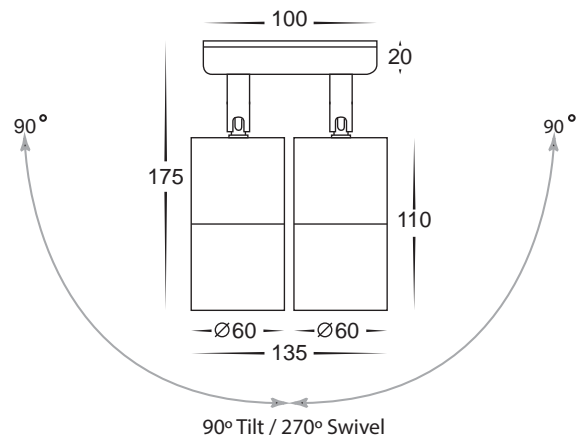

# Bronze Double Adjustable Spot Lights

- Double adjustable wall pillar light
- Bronze coloured aluminium
- 90° Tilt & 270° Swivel on both heads
- Includes a matching aluminium backing plate
- High output reflector to maximise light
- 240v GU10 2x35w max/12v MR16 2x20w max
- IP rating: IP65

## Bronze Double Adjustable Spot Lights

IMAGE	PART NUMBER	COLOUR TEMP	OUTPUT	POWER	INCLUDED GLOBES
	<b>HV1395C</b>	Cool white, 6000k	2x 500lm	240v LED 20w	2x 10w COB LED globes
	<b>HV1395W</b>	Warm white, 3000k	2x 460lm	240v LED 20w	2x 10w COB LED globes
	<b>HV1396</b>	NA	NA	240v GU10 2x35w max	NA
	<b>HV1397GU10C</b>	Cool white, 6000k	2x 300lm	240v LED 10w	2x 5w LED globes
	<b>HV1397GU10W</b>	Warm white, 3000k	2x 250lm	240v LED 10w	2x 5w LED globes
	<b>HV1397MR16C</b>	Cool white, 6000k	2x 300lm	12v LED 10w	2x 5w LED globes
	<b>HV1397MR16W</b>	Warm white, 3000k	2x 250lm	12v LED 10w	2x 5w LED globes