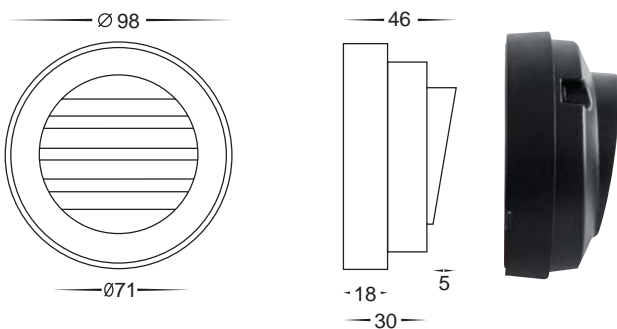

Black Surface Mounted Grill Lights

- Surface mounted step light with grill
- Die cast aluminium poly powder coated black
- Tempered glass
- 12v G4 20w max
- IP rating: IP65

Black Surface Mounted Grill Lights