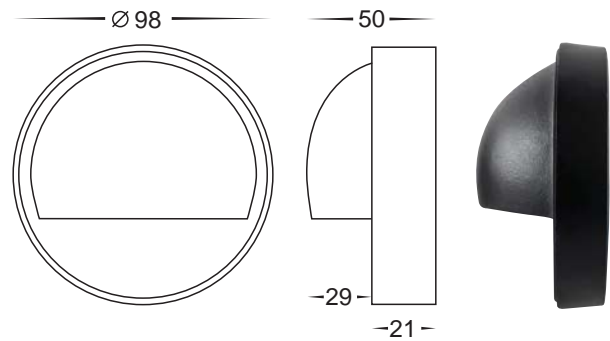

# Black Surface Mounted Eyelid Lights

- Surface mounted eyelid (step light)
- Die cast aluminium poly powder coated black
- Frosted tempered glass
- 240v G9 25w max/12v G4 20w max
- IP rating: IP65

## Black Surface Mounted Eyelid Lights

IMAGE	PART NUMBER	COLOUR TEMP	OUTPUT	POWER	INCLUDED GLOBES
	<b>HV2921</b>	Halogen	NA	240v G9	NA
	<b>HV2922</b>	Halogen	NA	12v G4	NA
	<b>HV2923C</b>	Cool white, 6000K	180lm	240v LED 2.3w	Built-in SMD 2.3w LED
	<b>HV2923W</b>	Warm white, 3000K	160lm	240v LED 2.3w	Built-in SMD 2.3w LED
	<b>HV2924C</b>	Cool white, 6000K	180lm	12v LED 2.3w	Built-in SMD 2.3w LED
	<b>HV2924W</b>	Warm white, 3000K	160lm	12v LED 2.3w	Built-in SMD 2.3w LED