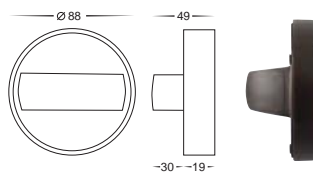

All low voltage products that specify LED or are supplied with a 12v LED globe must be used with a suitable LED driver, refer to pages (188 - 192)

Antique Brass Surface Mounted Step light

- Surface mounted up/down step light
- Full brass body
- Antique brass finish
- Frosted tempered glass
- 12v G4 20w max
- IP rating: IP65
- Refer to pages 188-192 for suitable LED drivers