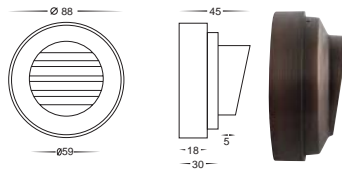

Antique Brass Surface Mounted Grill Light

- Surface mounted step light with grill
- Full brass body
- Antique brass finish
- Frosted tempered glass
- 12v G4 20w max
- IP rating: IP65
- Refer to pages 188-192 for suitable LED drivers

IMAGE	PART NUMBER	COLOUR TEMP	OUTPUT	POWER	INCLUDED GLOBES
	HV2955	NA	NA	12v G4 20w max	NA
	HV2955C	Cool white, 6000k	110lm	12v LED 1.4w	1.4w G4 LED
	HV2955W	Warm white, 3000k	90lm	12v LED 1.4w	1.4w G4 LED

All low voltage products that specify LED or are supplied with a 12v LED globe must be used with a suitable LED driver, refer to pages (188 - 192)

Antique Brass Surface Mounted Step light

- Surface mounted up/down step light
- Full brass body
- Antique brass finish
- Frosted tempered glass
- 12v G4 20w max
- IP rating: IP65
- Refer to pages 188-192 for suitable LED drivers