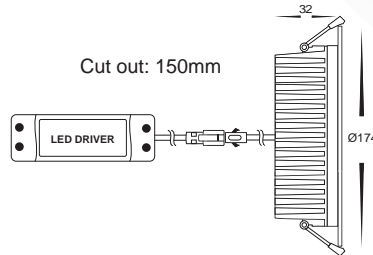

# 20w Commercial White LED Fixed Downlights

- White fixed LED downlight
- Supplied with suitable dimmable LED driver complete with flex & plug
- Cut out: 150mm
- 120 degree beam angle
- IP rating: IP44

**Optional LED dimmer - HV9625 (see Page 179)**

| IMAGE | PART NUMBER      | COLOUR TEMP       | OUTPUT | POWER        | INCLUDED                  |
|-------|------------------|-------------------|--------|--------------|---------------------------|
|       | <b>AAEC5623C</b> | Cool white, 6000k | 1700lm | 240v LED 20w | Dimmable Built-in 20w LED |
|       | <b>AAEC5623W</b> | Warm white, 3000k | 1600lm | 240v LED 20w | Dimmable Built-in 20w LED |

# 35w Commercial White LED Fixed Downlights

- White fixed LED downlight
- Aluminium powder coated white
- Supplied with suitable dimmable LED driver complete with flex & plug
- Cut out: 200mm
- 120 degree beam angle
- IP rating: IP44