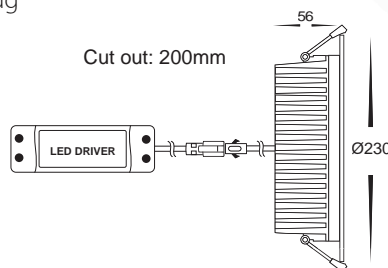

# 20w Commercial White LED Fixed Downlights

- White fixed LED downlight
- Supplied with suitable dimmable LED driver complete with flex & plug
- Cut out: 150mm
- 120 degree beam angle
- IP rating: IP44

**Optional LED dimmer - HV9625 (see Page 179)**

| IMAGE | PART NUMBER      | COLOUR TEMP       | OUTPUT | POWER        | INCLUDED                  |
|-------|------------------|-------------------|--------|--------------|---------------------------|
|       | <b>AAEC5623C</b> | Cool white, 6000k | 1700lm | 240v LED 20w | Dimmable Built-in 20w LED |
|       | <b>AAEC5623W</b> | Warm white, 3000k | 1600lm | 240v LED 20w | Dimmable Built-in 20w LED |

# 35w Commercial White LED Fixed Downlights

- White fixed LED downlight
- Aluminium powder coated white
- Supplied with suitable dimmable LED driver complete with flex & plug
- Cut out: 200mm
- 120 degree beam angle
- IP rating: IP44