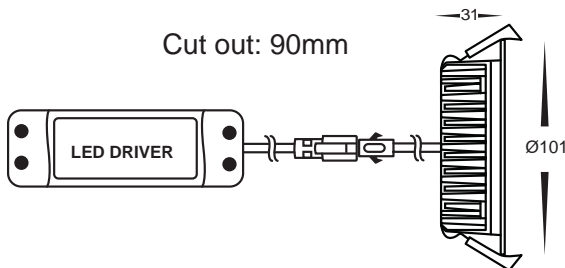

Cut out: 90mm

12w White LED Fixed Downlights

- White fixed LED downlight
- Supplied with suitable dimmable LED driver complete with flex & plug
- Cut out: 90mm
- 120 degree beam angle
- IP rating: IP44

Optional LED dimmer
- HV9625 (see Page 179)

IMAGE	PART NUMBER	COLOUR TEMP	OUTPUT	POWER	INCLUDED GLOBE
	AAEC5602C-WHT	Cool white, 6000k	1050lm	240v LED 12w	Dimmable Built-in 12w LED
	AAEC5602W-WHT	Warm white, 3000k	1000lm	240v LED 12w	Dimmable Built-in 12w LED

Cut out: 90mm

12w Satin Chrome LED Fixed Downlights

- Satin chrome fixed LED downlight
- Supplied with suitable dimmable LED driver complete with flex & plug
- Cut out: 90mm
- 120 degree beam angle
- IP rating: IP44