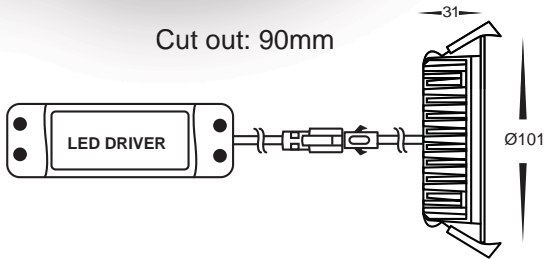

Cut out: 90mm

12w White LED Fixed Downlights

- White fixed LED downlight
- Supplied with suitable dimmable LED driver complete with flex & plug
- Cut out: 90mm
- 120 degree beam angle
- IP rating: IP44

Optional LED dimmer
- HV9625 (see Page 179)

IMAGE	PART NUMBER	COLOUR TEMP	OUTPUT	POWER	INCLUDED GLOBE
	AAEC5602C-WHT	Cool white, 6000k	1050lm	240v LED 12w	Dimmable Built-in 12w LED
	AAEC5602W-WHT	Warm white, 3000k	1000lm	240v LED 12w	Dimmable Built-in 12w LED

Cut out: 90mm

12w Satin Chrome LED Fixed Downlights

- Satin chrome fixed LED downlight
- Supplied with suitable dimmable LED driver complete with flex & plug
- Cut out: 90mm
- 120 degree beam angle
- IP rating: IP44