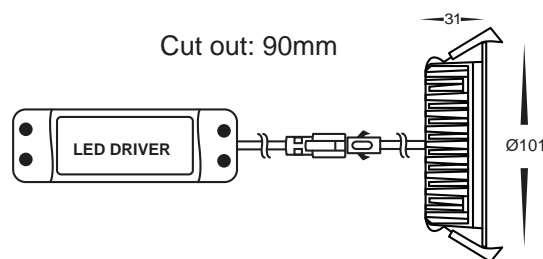

# 10w White LED Fixed Downlights

- White fixed LED downlight
- Supplied with suitable dimmable LED driver complete with flex & plug
- Cut out: 90mm
- 120 degree beam angle
- IP rating: IP44

 **Optional LED dimmer**  
- HV9625 (see Page 179)

IMAGE	PART NUMBER	COLOUR TEMP	OUTPUT	POWER	INCLUDED
	<b>AAEC5601C-WHT</b>	Cool white, 6000k	850lm	240v LED 10w	Dimmable Built-in 10w LED
	<b>AAEC5601W-WHT</b>	Warm white, 3000k	800lm	240v LED 10w	Dimmable Built-in 10w LED

# 10w Satin Chrome LED Fixed Downlights

- Satin chrome fixed LED downlight
- Supplied with suitable dimmable LED driver complete with flex & plug
- Cut out: 90mm
- 120 degree beam angle
- IP rating: IP44