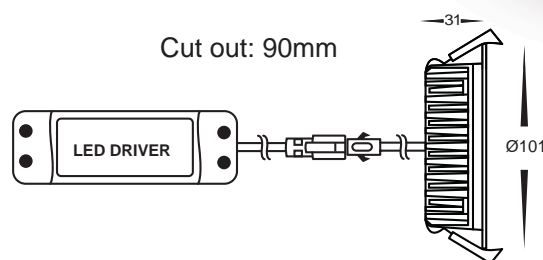

# 10w White LED Fixed Downlights

- White fixed LED downlight
- Supplied with suitable dimmable LED driver complete with flex & plug
- Cut out: 90mm
- 120 degree beam angle
- IP rating: IP44

 **Optional LED dimmer**  
- HV9625 (see Page 179)

IMAGE	PART NUMBER	COLOUR TEMP	OUTPUT	POWER	INCLUDED
	<b>AAEC5601C-WHT</b>	Cool white, 6000k	850lm	240v LED 10w	Dimmable Built-in 10w LED
	<b>AAEC5601W-WHT</b>	Warm white, 3000k	800lm	240v LED 10w	Dimmable Built-in 10w LED

# 10w Satin Chrome LED Fixed Downlights

- Satin chrome fixed LED downlight
- Supplied with suitable dimmable LED driver complete with flex & plug
- Cut out: 90mm
- 120 degree beam angle
- IP rating: IP44