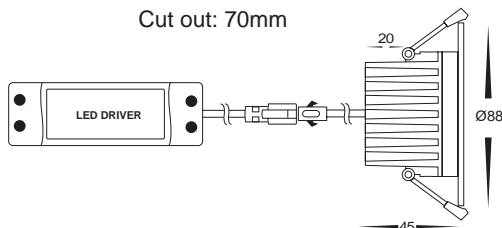

10w White LED Fixed Downlights

Cut out: 70mm

- White fixed LED downlight
- Supplied with suitable dimmable LED driver complete with flex & plug
- Cut out: 70mm
- 120 degree beam angle
- IP rating: IP44

Optional LED dimmer
- HV9625 (see Page 179)

| IMAGE | PART NUMBER | COLOUR TEMP | OUTPUT | POWER | INCLUDED GLOBE |
|-------|----------------------|-------------------|--------|--------------|---------------------------|
| | AAEC5600C-WHT | Cool white, 6000k | 650lm | 240v LED 10w | Dimmable Built-in 10w LED |
| | AAEC5600W-WHT | Warm white, 3000k | 600lm | 240v LED 10w | Dimmable Built-in 10w LED |

10w Satin Chrome LED Fixed Downlights

Cut out: 70mm

- Satin chrome fixed LED downlight
- Supplied with suitable dimmable LED driver complete with flex & plug
- Cut out: 70mm
- 120 degree beam angle
- IP rating: IP44