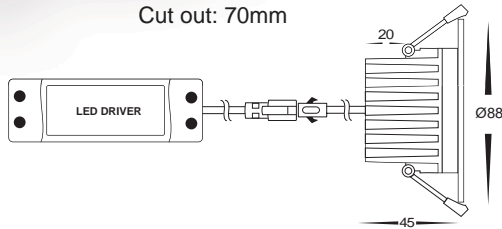

10w White LED Fixed Downlights

Cut out: 70mm

- White fixed LED downlight
- Supplied with suitable dimmable LED driver complete with flex & plug
- Cut out: 70mm
- 120 degree beam angle
- IP rating: IP44

Optional LED dimmer
- HV9625 (see Page 179)

| IMAGE | PART NUMBER | COLOUR TEMP | OUTPUT | POWER | INCLUDED GLOBE |
|-------|----------------------|-------------------|--------|--------------|---------------------------|
| | AAEC5600C-WHT | Cool white, 6000k | 650lm | 240v LED 10w | Dimmable Built-in 10w LED |
| | AAEC5600W-WHT | Warm white, 3000k | 600lm | 240v LED 10w | Dimmable Built-in 10w LED |

10w Satin Chrome LED Fixed Downlights

Cut out: 70mm

- Satin chrome fixed LED downlight
- Supplied with suitable dimmable LED driver complete with flex & plug
- Cut out: 70mm
- 120 degree beam angle
- IP rating: IP44