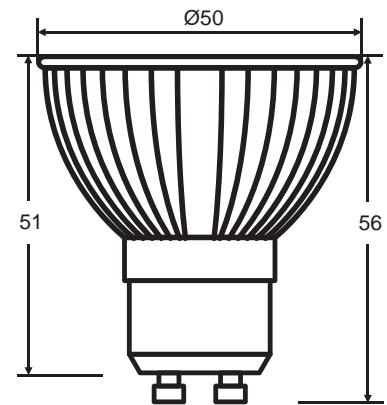

5w COB GU10 High Output LED Globes

- 5w COB LED
- Aluminium body
- Beam angle: 60°
- Dimmable

Optional LED dimmer
- HV9625 (see Page 179)

IMAGE	PART NUMBER	COLOUR TEMP	OUTPUT	POWER
	HV9555C	Cool white, 6000k	370lm	5w LED 240v GU10
	HV9555W	Warm white, 3000k	340lm	5w LED 240v GU10
	HV9555B	Blue	NA	Blue, 5w LED 240v GU10
	HV9555G	Green	NA	Green, 5w LED 240v GU10
	HV9555R	Red	NA	Red, 5w LED 240v GU10