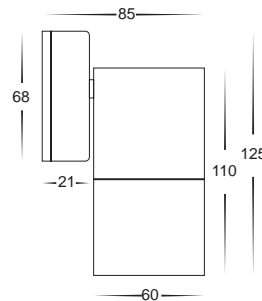

316 Stainless Steel Wall Pillar Fixed Spot Lights

- Fixed wall pillar light
- Stainless steel 316 marine grade
- Includes a stainless steel backing plate
- High output reflector to maximise light
- 240v GU10 35w max/12v MR16 20w max
- IP rating: IP65

316 Stainless Steel Wall Pillar Fixed Spot Lights

IMAGE	PART NUMBER	COLOUR TEMP	OUTPUT	POWER	INCLUDED GLOBES
	HV1105C	Cool white, 6000k	500lm	240v LED 10w	10w COB LED globe
	HV1105W	Warm white, 3000k	460lm	240v LED 10w	10w COB LED globe
	HV1106	NA	NA	240v GU10 35w max	NA
	HV1107GU10C	Cool white, 6000k	300lm	240v LED 5w	5w LED globe
	HV1107GU10W	Warm white, 3000k	250lm	240v LED 5w	5w LED globe
	HV1107MR16C	Cool white, 6000k	300lm	12v LED 5w	5w LED globe
	HV1107MR16W	Warm white, 3000k	250lm	12v LED 5w	5w LED globe