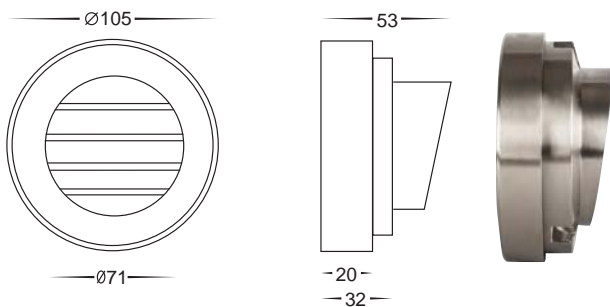

316 Stainless Steel Surface Mounted Grill Lights

- Surface mounted step light with grill
- Full body stainless steel 316 marine grade
- Tempered glass
- 12v G4 20w max
- IP rating: IP65

316 Stainless Steel Surface Mounted Grill Lights

IMAGE	PART NUMBER	COLOUR TEMP	OUTPUT	POWER	INCLUDED GLOBES
	HV2905	Halogen	NA	12v G4	NA
	HV2905C-240v	Cool white, 6000K	180lm	240v LED 2.3w	Built-in SMD 2.3w LED
	HV2905W-240v	Warm white, 3000K	160lm	240v LED 2.3w	Built-in SMD 2.3w LED
	HV2905C-12V	Cool white, 6000K	180lm	12v LED 2.3w	Built-in SMD 2.3w LED
	HV2905W-12V	Warm white, 3000K	160lm	12v LED 2.3w	Built-in SMD 2.3w LED