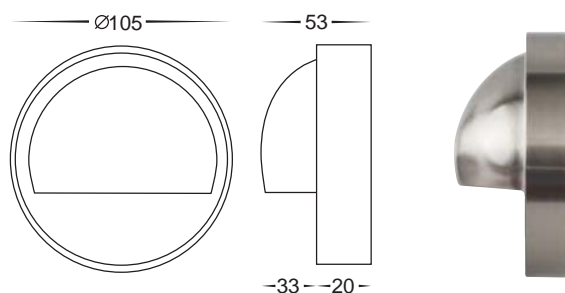

316 Stainless Steel Surface Mounted Eyelid Lights

- Surface mounted eyelid (step light)
- Full body stainless steel 316 marine grade
- Frosted tempered glass
- 240v G9 25w max/12v G4 20w max
- IP rating: IP65

316 Stainless Steel Surface Mounted Eyelid Lights

IMAGE	PART NUMBER	COLOUR TEMP	OUTPUT	POWER	INCLUDED GLOBES
	HV2901	Halogen	NA	240v G9	NA
	HV2902	Halogen	NA	12v G4	NA
	HV2903C	Cool white, 6000K	180lm	240v LED 2.3w	Built-in SMD 2.3w LED
	HV2903W	Warm white, 3000K	160lm	240v LED 2.3w	Built-in SMD 2.3w LED
	HV2904C	Cool white, 6000K	180lm	12v LED 2.3w	Built-in SMD 2.3w LED
	HV2904W	Warm white, 3000K	160lm	12v LED 2.3w	Built-in SMD 2.3w LED