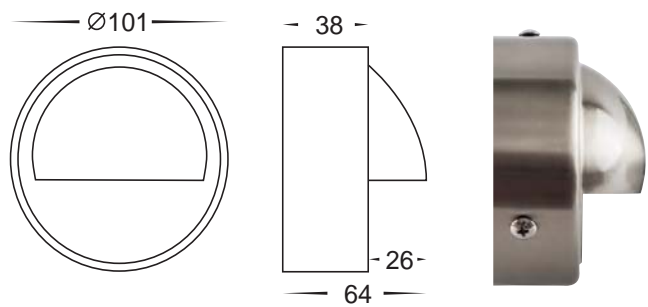

316 Stainless Steel Surface Mounted Eyelid Lights

- Surface mounted eyelid (step light)
- Extra large eyelid design to maximise light output
- Full body stainless steel 316 marine grade
- Matt finish
- Frosted tempered glass
- 240v G9 25w max/12v G4 20w max
- IP rating: IP54

316 Stainless Steel Surface Mounted Eyelid Lights

IMAGE	PART NUMBER	COLOUR TEMP	OUTPUT	POWER	INCLUDED GLOBES
	HV2906	Halogen	NA	240v G9	NA
	HV2907	Halogen	NA	12v G4	NA
	HV2908C	Cool white, 6000K	180lm	240v LED 2.3w	Built-in SMD 2.3w LED
	HV2908W	Warm white, 3000K	160lm	240v LED 2.3w	Built-in SMD 2.3w LED
	HV2909C	Cool white, 6000K	180lm	12v LED 2.3w	Built-in SMD 2.3w LED
	HV2909W	Warm white, 3000K	160lm	12v LED 2.3w	Built-in SMD 2.3w LED