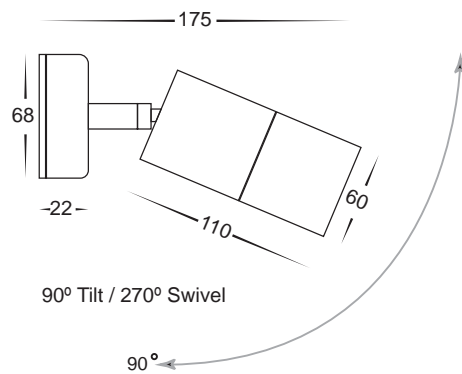

316 Stainless Steel Single Adjustable Spot Lights

- Single adjustable wall pillar light
- Stainless steel 316 marine grade
- 90° Tilt & 270° Swivel
- Includes a stainless steel backing plate
- High output reflector to maximise light
- 240v GU10 35w max/12v MR16 20w max
- IP rating: IP65

316 Stainless Steel Single Adjustable Spot Lights

IMAGE	PART NUMBER	COLOUR TEMP	OUTPUT	POWER	INCLUDED GLOBES
	HV1205C	Cool white, 6000k	500lm	240v LED 10w	10w COB LED globe
	HV1205W	Warm white, 3000k	460lm	240v LED 10w	10w COB LED globe
	HV1206	NA	NA	240v GU10 35w max	NA
	HV1207GU10C	Cool white, 6000k	300lm	240v LED 5w	5w LED globe
	HV1207GU10W	Warm white, 3000k	250lm	240v LED 5w	5w LED globe
	HV1207MR16C	Cool white, 6000k	300lm	12v LED 5w	5w LED globe
	HV1207MR16W	Warm white, 3000k	250lm	12v LED 5w	5w LED globe