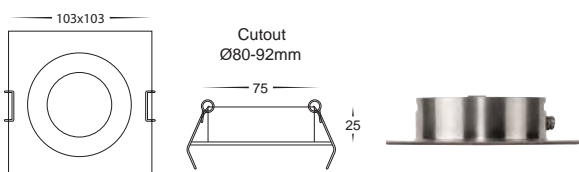

316 Stainless Steel Downlights Square

- Square fixed downlight
- Stainless steel 316 marine grade
- Cut out: 80-92mm
- Face Width: 103mm
- Lamp holder height clearance: 106mm

IMAGE	PART NUMBER	COLOUR TEMP	OUTPUT	POWER	INCLUDED
	HV4112	NA	NA	12v MR16 20w Max	Frame and lamp holder
	HV4113	NA	NA	240v GU10 35w Max	Frame and lamp holder

316 Stainless Steel Downlights Square

- Square tilt downlight
- Stainless steel 316 marine grade
- Cut out: 80-92mm
- Face Width: 103mm
- Lamp holder height clearance 106mm

IMAGE	PART NUMBER	COLOUR TEMP	OUTPUT	POWER	INCLUDED
	HV4115	NA	NA	12v MR16 20w Max	Frame and lamp holder
	HV4116	NA	NA	240v GU10 35w Max	Frame and lamp holder