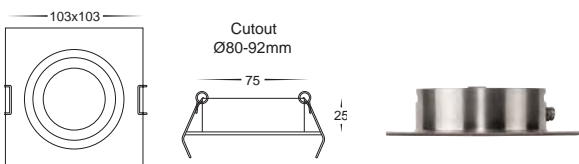

316 Stainless Steel Downlights Square

- Square fixed downlight
- Stainless steel 316 marine grade
- Cut out: 80-92mm
- Face Width: 103mm
- Lamp holder height clearance: 106mm

IMAGE	PART NUMBER	COLOUR TEMP	OUTPUT	POWER	INCLUDED
	HV4112	NA	NA	12v MR16 20w Max	Frame and lamp holder
	HV4113	NA	NA	240v GU10 35w Max	Frame and lamp holder

316 Stainless Steel Downlights Square

- Square tilt downlight
- Stainless steel 316 marine grade
- Cut out: 80-92mm
- Face Width: 103mm
- Lamp holder height clearance 106mm

IMAGE	PART NUMBER	COLOUR TEMP	OUTPUT	POWER	INCLUDED
	HV4115	NA	NA	12v MR16 20w Max	Frame and lamp holder
	HV4116	NA	NA	240v GU10 35w Max	Frame and lamp holder