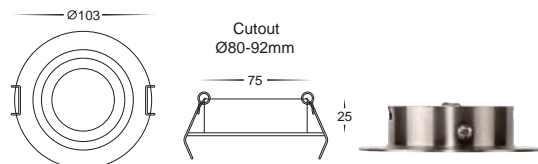

316 Stainless Steel Downlights Round

- Fixed downlight round
- Stainless steel 316 marine grade
- Cut out: 80-92mm
- Face diameter: 103mm
- Lamp holder height clearance: 106mm

| IMAGE | PART NUMBER | COLOUR TEMP | OUTPUT | POWER | INCLUDED |
|-------|---------------|-------------|--------|-------------------|-----------------------|
| | HV4102 | NA | NA | 12v MR16 20w Max | Frame and lamp holder |
| | HV4103 | NA | NA | 240v GU10 35w Max | Frame and lamp holder |

316 Stainless Steel Downlights Round

- Tilt downlight round
- Stainless steel 316 marine grade
- Cut out: 80-92mm
- Face diameter: 103mm
- Lamp holder height clearance: 106mm

| IMAGE | PART NUMBER | COLOUR TEMP | OUTPUT | POWER | INCLUDED |
|-------|---------------|-------------|--------|-------------------|-----------------------|
| | HV4105 | NA | NA | 12v MR16 20w Max | Frame and lamp holder |
| | HV4106 | NA | NA | 240v GU10 35w Max | Frame and lamp holder |