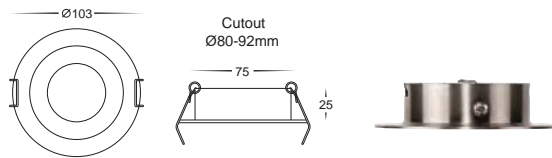

316 Stainless Steel Downlights Round

- Fixed downlight round
- Stainless steel 316 marine grade
- Cut out: 80-92mm
- Face diameter: 103mm
- Lamp holder height clearance: 106mm

| IMAGE | PART NUMBER | COLOUR TEMP | OUTPUT | POWER | INCLUDED |
|-------|---------------|-------------|--------|-------------------|-----------------------|
| | HV4102 | NA | NA | 12v MR16 20w Max | Frame and lamp holder |
| | HV4103 | NA | NA | 240v GU10 35w Max | Frame and lamp holder |

316 Stainless Steel Downlights Round

- Tilt downlight round
- Stainless steel 316 marine grade
- Cut out: 80-92mm
- Face diameter: 103mm
- Lamp holder height clearance: 106mm

| IMAGE | PART NUMBER | COLOUR TEMP | OUTPUT | POWER | INCLUDED |
|-------|---------------|-------------|--------|-------------------|-----------------------|
| | HV4105 | NA | NA | 12v MR16 20w Max | Frame and lamp holder |
| | HV4106 | NA | NA | 240v GU10 35w Max | Frame and lamp holder |