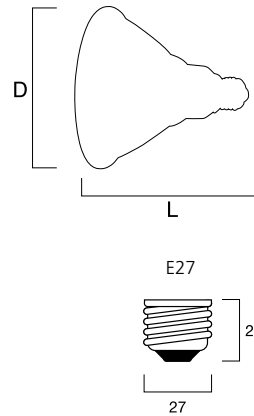

# MINI-LYNX® PAR38 REFLECTOR **NEW**

- Energy saving alternative to reflector incandescent Par 38 lamps
- Fully compliant to AS/NZS 4847.2:2009
- Provides a flicker-free start within 2 seconds
- Delivers 60% light in less than 1 minute – no waiting
- Good colour rendering (>80Ra)

PAR38 23W	
L	136
D	122

## MINI-LYNX® PAR38 REFLECTOR

Code	Description	Watt	Volt	Cap	Beam Angle	Colour Temp	Luminous Flux	Average Rated Life	Packing Qty
<b>Mini-Lynx Par38 Reflector - Coolwhite (840-4000K)</b>									
223840	MLX/PAR38/23W/840	23W	240V	E27	120°	4000K	1250 lm	10000 hrs	10
<b>Mini-Lynx Par38 Reflector - Daylight (865-6500K)</b>									
223865	MLX/PAR38/23W/865	23W	240V	E27	120°	6500K	1200 lm	10000 hrs	10