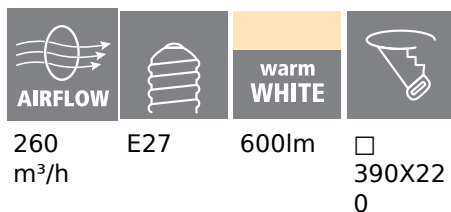

204152 VESUVIUS

General Information

Material number	204152
EAN/UPC	9008606198603
Type	bathroom heater & light

Dimensions

Article Height (in mm)	241
Net Weight	2.6 Kilogram
Gross Weight	4 Kilogram
Single-Box Height (in mm)	270
Single-Box Length (in mm)	440
Single-Box Depth (in mm)	295

Fan

Motor Type	DC
Motor dimension in MM (Ø x H)	72x57mm
Motor Wattage	25
Protection Degree	IP24
Mains Voltage	220-240V, 50Hz

Functions

Function	control via wall switch
----------	-------------------------

Material & Colour

Enclosure Material	plastic
Enclosure Colour	white

Technical changes reserved

Performance

Air Movement m3/Hr (1) 260

Illuminant

Illuminant Type (1) E27-LED-R80
max. Wattage (1) 8W
Lumen Complete 600
Light colour Complete WARM WHITE