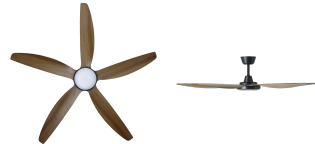

General Information

Material number	20796807
EAN/UPC	9008606386987

Dimensions

Article Diameter (in mm/in)	1524
Article Height (in mm/in)	330
Height - ceiling to bottom of blade (in mm/in)	305

Fan

Motor Type	DC
Wattage	50
Operation Voltage	220-240V, 50Hz
Enclosure Colour	black, natural
Enclosure Material	aluminium, steel
Blade Colour (1)	teak
Blade Material	ABS
Number of blades	5
Blade Adjustment Angle	variable
Suitable for slopes up to	13
Downrods optional	20680402; 20680502; 204347; 204349