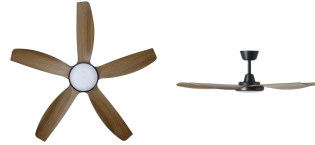

20796607

MIAMI

Contact | Support
eglo.com/en/eglo-worldwide

General Information

Material number	20796607
EAN/UPC	9008606386901

Dimensions

Article Diameter (in mm/in)	1221
Article Height (in mm/in)	330
Height - ceiling to bottom of blade (in mm/in)	306

Fan

Motor Type	DC
Wattage	40
Operation Voltage	220-240V, 50Hz
Enclosure Colour	black, natural
Enclosure Material	aluminium, steel
Blade Colour (1)	teak
Blade Material	ABS
Number of blades	5
Blade Adjustment Angle	variable
Suitable for slopes up to	13
Downrods optional	20680402; 20680502; 204347; 204349