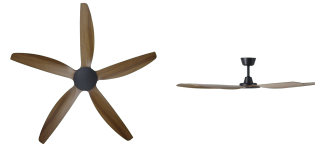

20796507

MIAMI

Contact | Support
eglo.com/en/eglo-worldwide

General Information

Material number	20796507
EAN/UPC	9008606386864

Dimensions

Article Diameter (in mm/in)	1524
Article Height (in mm/in)	307
Height - ceiling to bottom of blade (in mm/in)	305

Fan

Motor Type	DC
Wattage	50
Operation Voltage	220-240V, 50Hz
Enclosure Colour	black, natural
Enclosure Material	aluminium, steel
Blade Colour (1)	teak
Blade Material	ABS
Number of blades	5
Blade Adjustment Angle	variable
Suitable for slopes up to	13
Downrods optional	20680402; 20680502; 204347; 204349