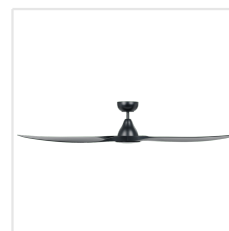

20550202

SURF

Contact | Support
eglo.com/en/eglo-worldwide

General Information

Material number	20550202
EAN/UPC	9008606263851

Dimensions

Article Diameter (in mm/in)	1520
Article Height (in mm/in)	309
Height - ceiling to bottom of blade (in mm/in)	291
Canopy Diameter (in mm/in)	158

Fan

Motor Type	DC
Wattage	40
Operation Voltage	220-240V, 50Hz
Enclosure Colour	matte black
Enclosure Material	ABS
Blade Colour (1)	black matt
Blade Material	ABS
Number of blades	3
Blade Adjustment Angle	Variable
Suitable for slopes up to	20
Downrods optional	20581202, 20581302