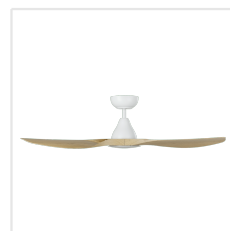

Contact | Support
eglo.com/en/eglo-worldwide