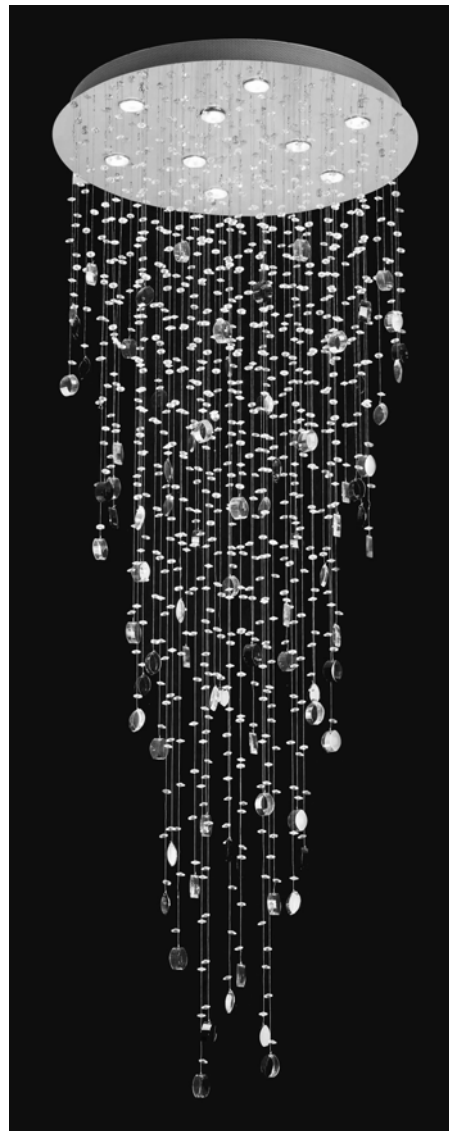

RAINDROP-66

Dimensions:
Diameter 660mm
Height 2000mm

Order Code: 35009

Product Code: RAINDROP-66

Description: Raindrop pendant complete with complimentary lamps, polished chrome backplate and utilising Class A K9 crystal.

Dimensions: Diameter 660mm, Height 2000mm

Complimentary: 9 x Warm White 3W GU10 240V LED lamps

Domus Lighting

29-31 Richland Street Kingsgrove NSW 2208

Phone: (02) 9554 9600 | Fax: (02) 9554 9433 | Email: sales@domuslighting.com