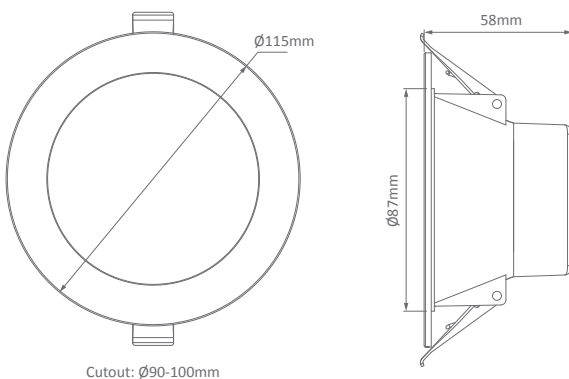

Specification Features

Input Voltage:	240V
Power (W):	10W
IP rating (IP):	44
Lumens (lm):	Warm White 3000K - 800lm White 5000K - 880lm
LED type:	Epistar SMD2835
CCT:	3000K - 5000K
CRI:	≥80
Beam angle (°):	90°
Dimmable:	Yes, tested on the DIMMER (20505), may work on others but not tested.
Lifespan (hrs):	40,000hrs
Cutout (∅):	∅90-100mm

Diagrams / Additional

Product code: POLY-10-WW
 Order code: 20630
 Colour: Satin White - Warm White 3000K

Product code: POLY-10-W
 Order code: 20631
 Colour: Satin White - White 5000K