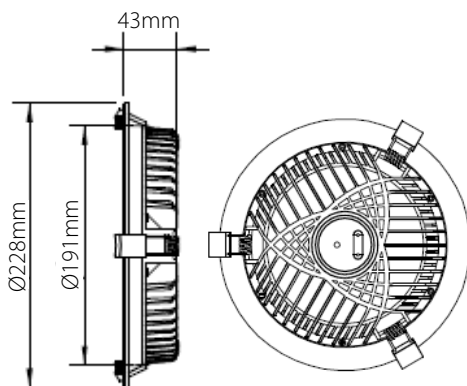

- Power: 28W
- Beam Angle: 120°
- Colour Range: WW / NW / W
- CCT: 3000K / 4000K / 5000K
- Lumens Output: 2200lm / 2300lm
- Working Voltage: AC240V
- Size: 228 x 43mm
- Cutout size: 200-210mm
- Weight: 0.58kg
- Operating Temperature: -20°C - 65°C
- Certifications: CE, RoHS, SAA
- IP Rated: IP20
- Warranty: 3 years

DIAGRAMS

Cutout: Ø200mm - Ø210mm

LUMINOUS INTENSITY DISTRIBUTION DIAGRAM

CO PLANE ISOLUX DIAGRAM (UNIT:lx)