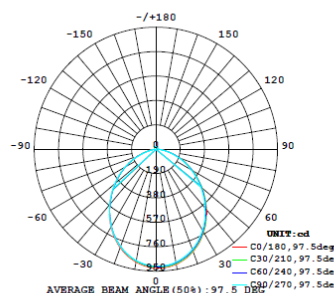

- Power: 28W
- Beam Angle: 120°
- Colour Range: WW / NW / W
- CCT: 3000K / 4000K / 5000K
- Lumens Output: 2200lm / 2300lm
- Working Voltage: AC240V
- Size: 228 x 43mm
- Cutout size: 200-210mm
- Weight: 0.58kg
- Operating Temperature: -20°C - 65°C
- Certifications: CE, RoHS, SAA
- IP Rated: IP20
- Warranty: 3 years

DIAGRAMS

Cutout: Ø200mm - Ø210mm

LUMINOUS INTENSITY DISTRIBUTION DIAGRAM

CO PLANE ISOLUX DIAGRAM (UNIT:lx)