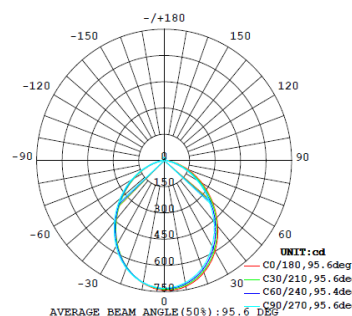

Power: 20W
 Beam Angle: 120°
 Colour Range: WW / NW / W
 CCT: 3000K / 4000K / 5000K
 Lumens Output: 1500lm / 1600lm
 Working Voltage: AC240V
 Size: 190 x 43mm
 Cutout size: 160-170mm
 Weight: 0.58kg
 Operating Temperature: -20°C - 65°C
 Certifications: CE, RoHS, SAA
 IP Rated: IP20
 Warranty: 3 years

DIAGRAMS

Cutout: Ø160mm - Ø170mm

LUMINOUS INTENSITY DISTRIBUTION DIAGRAM

C0 PLANE ISOLUX DIAGRAM (UNIT:lx)