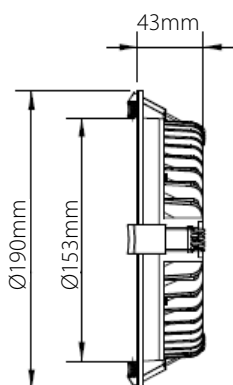

Power: 20W
 Beam Angle: 120°
 Colour Range: WW / NW / W
 CCT: 3000K / 4000K / 5000K
 Lumens Output: 1500lm / 1600lm
 Working Voltage: AC240V
 Size: 190 x 43mm
 Cutout size: 160-170mm
 Weight: 0.58kg
 Operating Temperature: -20°C - 65°C
 Certifications: CE, RoHS, SAA
 IP Rated: IP20
 Warranty: 3 years

DIAGRAMS

Cutout: Ø160mm - Ø170mm

LUMINOUS INTENSITY DISTRIBUTION DIAGRAM

C0 PLANE ISOLUX DIAGRAM (UNIT:lx)