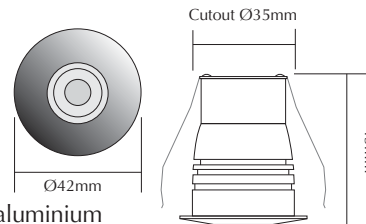

Power Puk 16 / White

Order Code: **19940**

Product Code: **EVPP16W**

Colour: **White**  6400K

Description: Power Puk LED spotlight, silver anodised aluminium round frame, recessed mounting.

Data: Cree 1 x 3W LED, 120lm output, 30° beam spread, IP65 rated, requires 700mA Constant Current LED driver.

Size: Ø42mm (H) 45mm

Cutout: Ø35mm Recessed mounted

Requires: 700mA Constant Current LED driver (EVPD309) not included. Please refer to power supply section for correct drivers.

Domus Lighting

29-31 Richland Street Kingsgrove NSW 2208