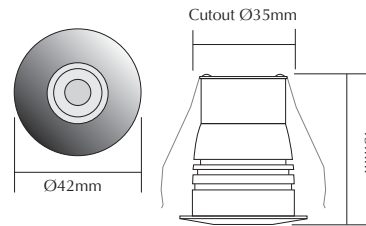

# Power Puk 16 / Warm White

Order Code: **19939**  
 Product Code: **EVPP16WW**  
 Colour: **Warm White**  3200K

Description: Power Puk LED spotlight, silver anodised aluminium round frame, recessed mounting.

Data: Cree 1 x 3W LED, 100lm output, 30° beam spread, IP65 rated, requires 700mA Constant Current LED driver.

Size: Ø42mm (H) 45mm

Cutout: Ø35mm Recessed mounted

Requires: 700mA Constant Current LED driver (EVPD309) not included. Please refer to power supply section for correct drivers.