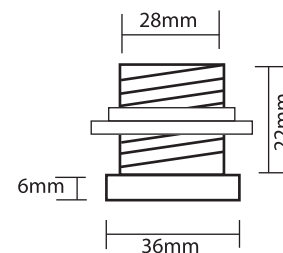

Power Puk 15 / Warm White

Made in Italy

Order Code: **19937**

Product Code: **EVPP15WW**

Colour: **Warm White**  3200K

Description: Power Puk LED spotlight, Brushed aluminium round frame, recessed mounting.

Data: Seoul 1 x 1W LED, 50lm output, 30° beam spread, requires 350mA Constant Current LED driver.

Size: Ø 36mm (H) 22mm

Cutout: Ø28mm Recessed mounted

Requires: 350mA Constant Current LED driver (DM20/350) not included. Please refer to power supply section for correct drivers.

1W output	Warm White 3200K	Constant Current	1 x 30° Beam spread	50 Lumens	Series wiring required
-----------	------------------	------------------	---------------------	-----------	------------------------