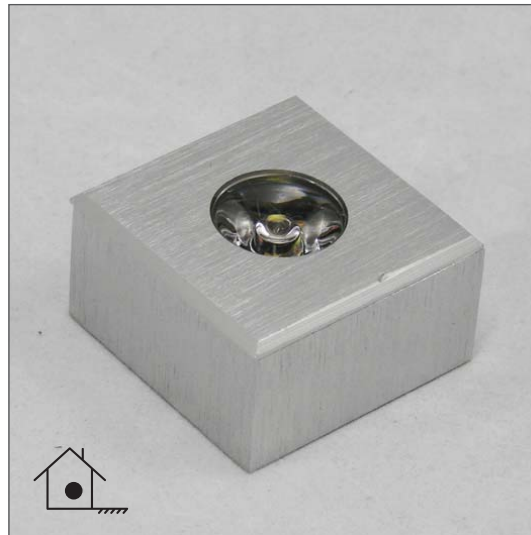

Power Puk 11 / White

Order Code: **19931**

Product Code: **EVPP11W**

Colour: **White** 6400K

Description: Power Puk LED downlight, Brushed aluminium square frame, Surface mounting or recessed mounting.

Data: Cree 1 x 3W LED, 120lm output, 30° beam spread, requires 700mA Constant Current LED driver.

Size: (L) 39mm x (W) 39mm x (H) 22mm Surface Mounted

Cutout: Ø30mm Recessed mounted

Requires: 700mA Constant Current LED driver (EVPD309) not included. Please refer to power supply section for correct drivers.

3W
output

White
6400K

Constant
Current

1 x 30°
Beam spread

120
Lumens

Series wiring
required

Domus Lighting

29-31 Richland Street Kingsgrove NSW 2208