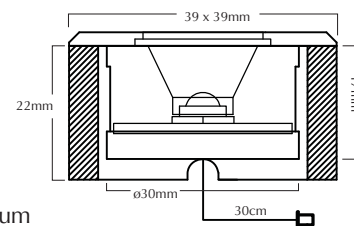

Power Puk 11 / White

Order Code: **19931**

Product Code: **EVPP11W**

Colour: **White** 6400K

Description: Power Puk LED downlight, Brushed aluminium square frame, Surface mounting or recessed mounting.

Data: Cree 1 x 3W LED, 120lm output, 30° beam spread, requires 700mA Constant Current LED driver.

Size: (L) 39mm x (W) 39mm x (H) 22mm Surface Mounted

Cutout: Ø30mm Recessed mounted

Requires: 700mA Constant Current LED driver (EVPD309) not included. Please refer to power supply section for correct drivers.

3W
output

White
6400K

Constant
Current

1 x 30°
Beam spread

120
Lumens

Series wiring
required

Domus Lighting

29-31 Richland Street Kingsgrove NSW 2208