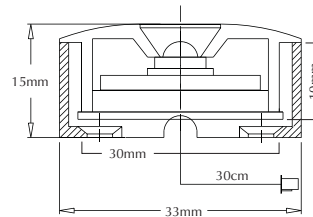

Power Puk 10 / Warm White

Order Code: **19928**

Product Code: **EVPP10WW**

Colour: **Warm White**  3200K

Description: Power Puk LED downlight, Brushed aluminium round frame, Surface mounting or recessed mounting.

Data: Cree 1 x 3W LED, 100lm output, 60° beam spread, requires 700mA Constant Current LED driver.

Size: Ø33mm (H) 15mm Surface Mounted

Cutout: Ø30mm Recessed mounted

Requires: 700mA Constant Current LED driver (EVPD309) not included.
Please refer to power supply section for correct drivers.