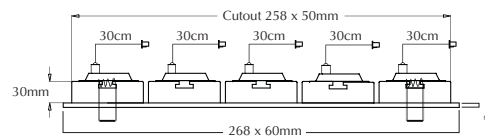

# Power Puk 09 / Warm White

Order Code: **19926**

Product Code: **EVPP09WW**

Colour: **Warm White**  3200K

Description: Power Puk LED downlight, Brushed aluminium frame, 5 x 2 way tilt adjustable.

Data: Cree 5 x 3W LED, 500lm output, 5 x 30° beam spread, requires 700mA Constant Current LED driver.

Size: (L) 268mm x (W) 60mm x (H) 30mm

Cutout: (L) 258mm x (W) 50mm

Requires: 700mA Constant Current LED driver (EVPD309) not included. Please refer to power supply section for correct drivers.

**Domus Lighting**