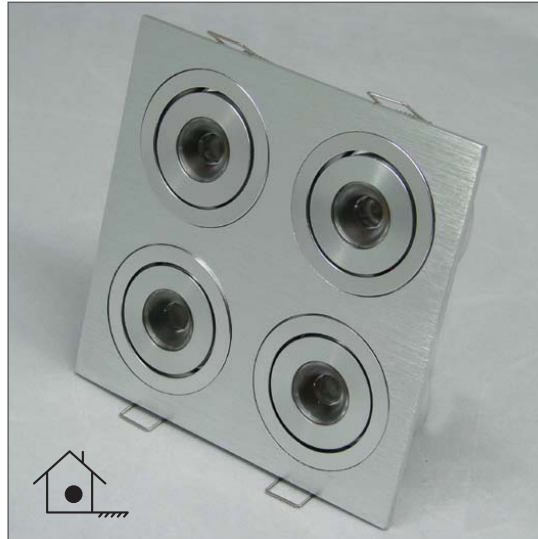

# Power Puk 07 / Warm White

Order Code: **19922**

Product Code: **EVPP07WW**

Colour: **Warm White**  3200K

Description: Power Puk LED downlight, Brushed aluminium frame, 4 x 2 way tilt adjustable.

Data: Cree 4 x 3W LED, 400lm output, 4 x 30° beam spread, requires 700mA Constant Current LED driver.

Size: (L) 110mm x (W) 110mm x (H) 30mm

Cutout: (L) 102mm x (W) 102mm

Requires: 700mA Constant Current LED driver (EVPD309) not included. Please refer to power supply section for correct drivers.

12W output	Warm White 3200K	Constant Current	4 x 30° Beam spread	400 Lumens	Series wiring required
---------------	---------------------	---------------------	------------------------	---------------	---------------------------