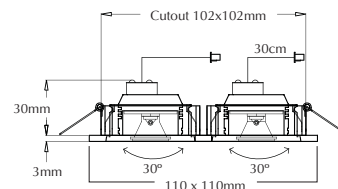

# Power Puk 07 / Warm White

Order Code: **19922**

Product Code: **EVPP07WW**

Colour: **Warm White**  3200K

Description: Power Puk LED downlight, Brushed aluminium frame, 4 x 2 way tilt adjustable.

Data: Cree 4 x 3W LED, 400lm output, 4 x 30° beam spread, requires 700mA Constant Current LED driver.

Size: (L) 110mm x (W) 110mm x (H) 30mm

Cutout: (L) 102mm x (W) 102mm

Requires: 700mA Constant Current LED driver (EVPD309) not included. Please refer to power supply section for correct drivers.

12W output	Warm White 3200K	Constant Current	4 x 30° Beam spread	400 Lumens	Series wiring required
---------------	---------------------	---------------------	------------------------	---------------	---------------------------