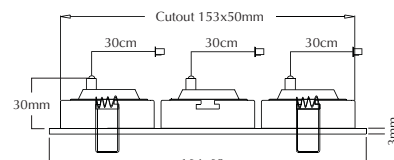

Power Puk 06 / White

Order Code: **19921**

Product Code: **EVPP06W**

Colour: **White** ■ 6400K

Description: Power Puk LED downlight, Brushed aluminium frame, 3 x 2 way tilt adjustable.

Data: Cree 3 x 3W LED, 360lm output, 3 x 30° beam spread, requires 700mA Constant Current LED driver.

Size: (L) 164mm x (W) 60mm x (H) 30mm

Cutout: (L) 153mm x (W) 50mm

Requires: 700mA Constant Current LED driver (EVPD309) not included. Please refer to power supply section for correct drivers.

9W output	White 6400K	Constant Current	3 x 30° Beam spread	360 Lumens	Series wiring required
-----------	-------------	------------------	---------------------	------------	------------------------