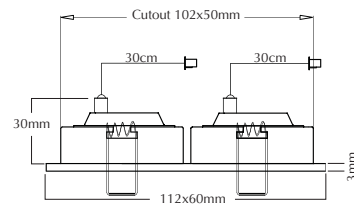

Power Puk 05 / White

Order Code: **19919**

Product Code: **EVPP05W**

Colour: **White** 6400K

Description: Power Puk LED downlight, Brushed aluminium frame, 2 x 2 way tilt adjustable.

Data: Cree 2 x 3W LED, 240lm output, 2 x 30° beam spread, requires 700mA Constant Current LED driver.

Size: (L) 112mm x (W) 60mm x (H) 30mm

Cutout: (L) 102mm x (W) 50mm

Requires: 700mA Constant Current LED driver (EVPD309) not included. Please refer to power supply section for correct drivers.

6W output	White 6400K	Constant Current	2 x 30° Beam spread	240 Lumens	Series wiring required
-----------	-------------	------------------	---------------------	------------	------------------------