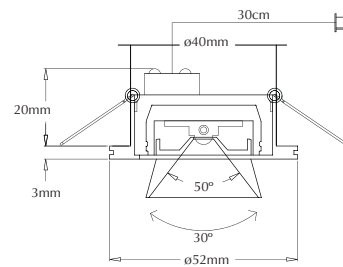

Power Puk 02 / Warm White

Order Code: **19912**

Product Code: **EVPP02WW**

Colour: **Warm White**  3200K

Description: Power Puk LED downlight, Brushed aluminium frame, 2 way tilt adjustable.

Data: Cree 1 x 3W LED, 100lm output, 50° beam spread, requires 700mA Constant Current LED driver.

Size: Ø52mm (H) 20mm

Cutout: Ø40mm

Requires: 700mA Constant Current LED driver (EVPD309) not included. Please refer to power supply section for correct drivers.

3W output	Warm White 3200K	Constant Current	1 x 50° Beam spread	100 Lumens	Series wiring required
-----------	------------------	------------------	---------------------	------------	------------------------