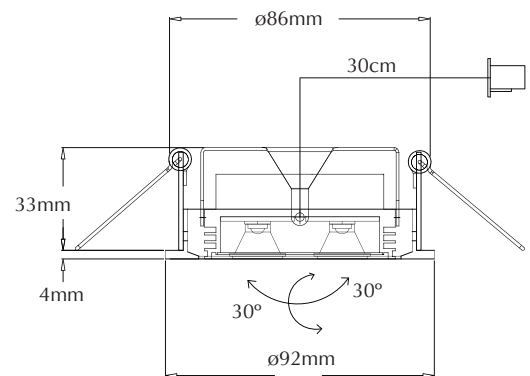

Power Puk 01 / White

Order Code: **19911**

Product Code: **EVPP01W**

Colour: **White** ■ 6400K

Description: Power Puk LED downlight, anodised silver frame, 4 way tilt adjustable.

Data: Cree 3 x 3W LED, 360lm output, 3 x 30° beam spread, requires 700mA Constant Current LED driver.

Size: Ø92mm (H) 33mm

Cutout: Ø86mm

Requires: 700mA Constant Current LED driver (EVPD309) not included. Please refer to power supply section for correct drivers.

9W output	White 6400K	Constant Current	3 x 30° Beam spread	360 Lumens	Series wiring required
--------------	----------------	---------------------	------------------------	---------------	---------------------------